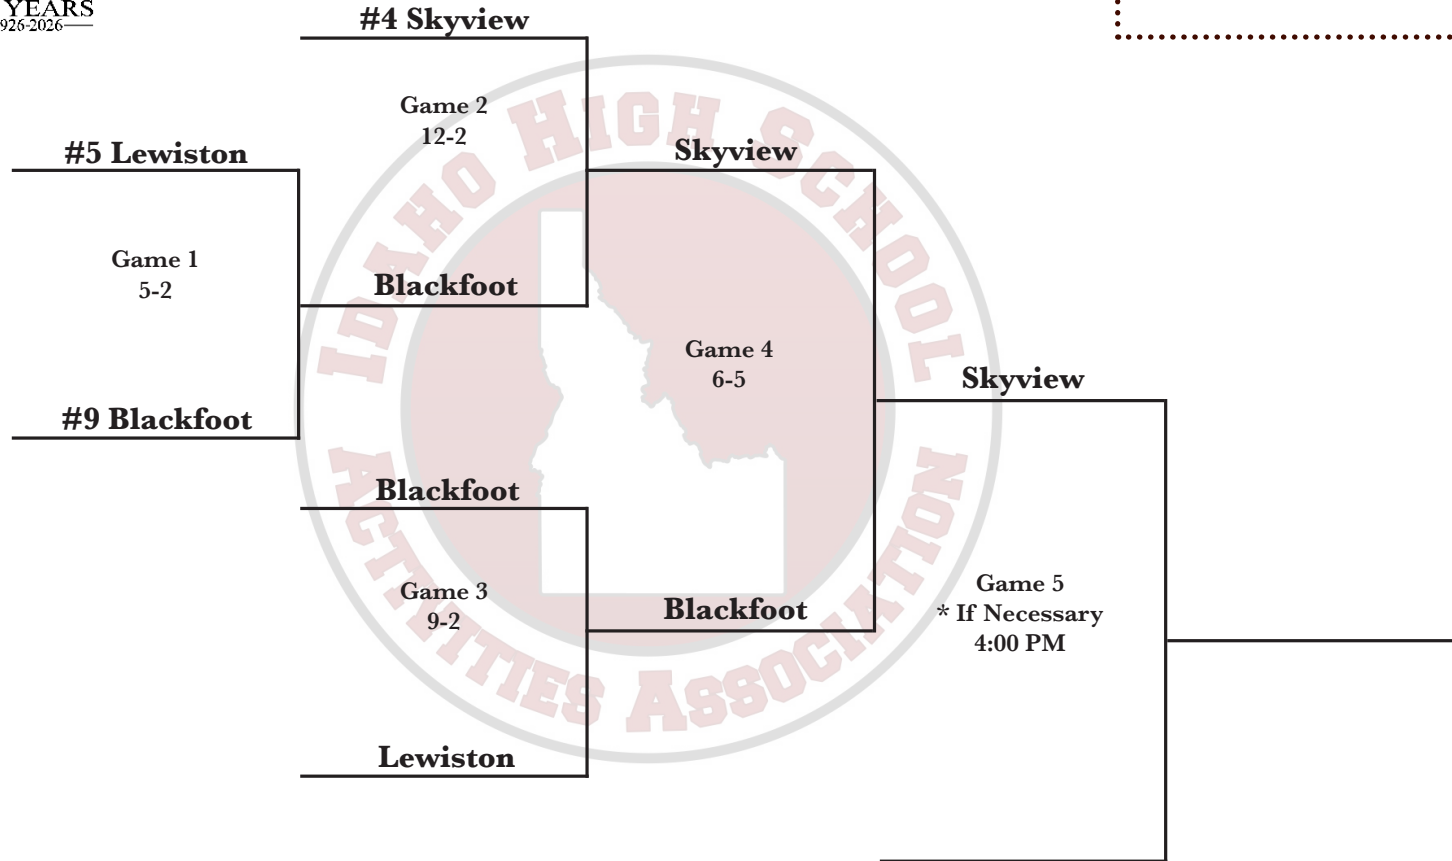

unbottled.

5A State Regional
 West Qualifier
 Skyview High School
 Dates: May 8-9

Skyview Advances

GAME SCHEDULE

Friday

Game 1 4:00 PM
 Game 2 6:30 PM

Saturday

Game 3 11:00 AM
 Game 4 1:30 PM
 *Game 5 4:00 PM

* If Necessary

ALL TIMES MOUNTAIN

3 Team Play-In Format

Double Elimination Qualifier - Winner of Play-In Advances to State Championships

8 teams based on representation (Rule 2) - 4 At-Large teams (highest ranked non-qualifiers)